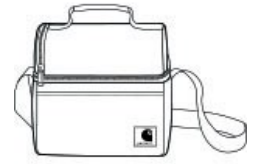

front

COLOR INFORMATION