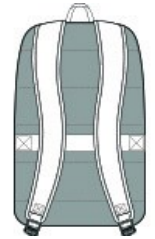

A feature-rich backpack at a great value, this everyday bag offers a dedicated laptop sleeve, organization panel and so much more in a fresh design.

- 300 denier polyester
- Spacious main compartment with organization panel
- Dedicated padded laptop sleeve
- Front zippered pocket
- Side mesh pockets
- Padded air mesh shoulder straps
- Padded back panel
- Luggage trolley pass through on back
- Laptop dimensions: 15"h x 12"w x 1"d; fits most 15" laptops
- Dimensions: 17.75"h x 11.5"w x 5"d; Approx. 1,020 cubic inches

Note: Bags not intended for use by children 12 and under.

front

back

**COLOR INFORMATION**

Black  
PMS NTR BLACK

Grey Smoke  
PMS 426C

Olive Green  
PMS 7771C

C