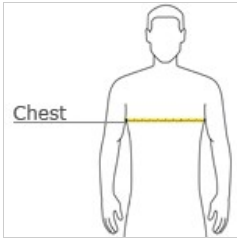

- 4.3-ounce, 47/46/7 polyester/cotton/spandex
- Self-fabric collar
- Three-button placket
- Distressed stripes chest print
- Embroidered TM logo on left chest
- Embroidered TravisMathew logo at center back neck
- Open hem sleeves

front

back

HOW TO MEASURE

CHEST WIDTH
Measure under the arm and around the fullest part of the chest with arms down, keeping tape horizontal.

SIZE CHART

	S	M	L	XL	2XL	3XL
Chest	35-37	38-40	42-44	45-47	48-50	52-54