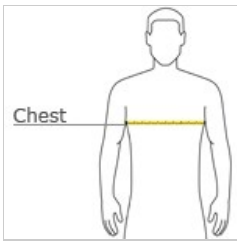

front

back

CARE INSTRUCTIONS

Machine Wash Cold With Like Colors. Gentle Cycle. Use Only Non-Chlorine Bleach When Needed. Tumble Dry Low. Remove Promptly From Dryer. Cool Iron When Needed.

HOW TO MEASURE

CHEST WIDTH
Measure under the arm and around the fullest part of the chest with arms down, keeping tape horizontal.

SIZE CHART

	XS	S	M	L	XL	2XL	3XL	4XL	5XL
Chest	33-35	36-38	39-41	42-44	45-48	49-52	53-56	57-60	61-64

COLOR INFORMATION

Black
PMS PROCESS
BLACK C

Ceil Blue

Navy
PMS 654C

Pewter
PMS 432C

Royal
PMS 2145C