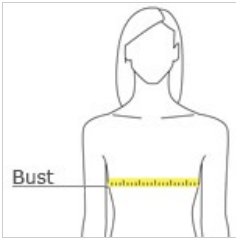

# WonderWink® Women's Long Sleeve Layer Tee WW4029

- 96/4 rayon/spandex
- Round neckline
- WonderWink heat transfer logo at hem
- Trim fit to easily layer under scrub tops without extra bulk

\*\*

### HOW TO MEASURE

#### BUST

Measure under the arm and around the fullest part of the bust with arms down, keeping tape horizontal.