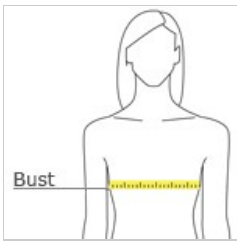

WonderWink® Women's Premiere Flex™ Full-Zip Scrub Jacket WW4088

- 78/20/2 poly/rayon/spandex
- Zippered front closure
- Shoulder badge loop
- Rib knit cuffs
- Top-loading front pockets with interior pockets
- Side vents
- WonderWink heat transfer logo at left pocket
- Modern fit

**

CARE INSTRUCTIONS

Machine Wash Cold With Like Colors. Gentle Cycle. Use Only Non-Chlorine Bleach When Needed. Tumble Dry Low. Remove Promptly From Dryer. Cool Iron When Needed.

front

back

HOW TO MEASURE

BUST

Measure under the arm and around the fullest part of the bust with arms down, keeping tape horizontal.

SIZE CHART

	2XS	XS	S	M	L	XL	2XL	3XL	4XL	5XL
Size	0	2	4-6	8-10	12-14	16-18	20-22	24-26	28-30	32-34
Bust	31-32	33-34	35-36	37-39	40-43	44-47	48-51	52-55	56-59	60-64