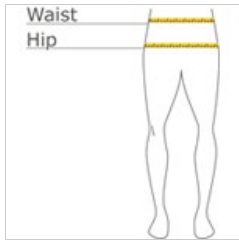

# WonderWink® Women's Premiere Flex™ Cargo Pant WW4158

- 78/20/2 poly/rayon/spandex
- Full drawstring and elastic waistband
- Front slash pockets
- Right side cargo pocket with interior pocket
- Back yoke
- Back pockets
- Straight leg
- WonderWink heat transfer logo at front left pocket
- Modern fit
- 31-inch inseam

**WAIST**  
Measure around the smallest part of the natural waist.

**HIPS**  
With feet together, measure around the fullest part of hips, keep tape horizontal.

**SIZE CHART**

|       | 2XS   | XS    | S     | M     | 4XL   | L     | XL    | 5XL   | 2XL   | 3XL   |
|-------|-------|-------|-------|-------|-------|-------|-------|-------|-------|-------|
| Waist | 23-24 | 25-26 | 27-28 | 29-31 | 48-51 | 32-35 | 36-39 | 52-56 | 40-43 | 44-47 |
| Hip   | 35-36 | 33-34 | 37-38 | 39-41 | 58-61 | 42-45 | 46-49 | 62-66 | 50-53 | 33-34 |