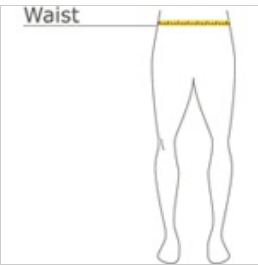

Heavy Blend™ Sweatpant. 18200

- 8-ounce, 50/50 cotton/poly
- Covered elastic waistband with draw cord
- Elastic cuffs
- Double-needle bottom hem

HOW TO MEASURE

WAIST

Measure around the smallest part of the natural waist.

SIZE CHART

	S	M	L	XL	2XL
Waist	24-26	28-29	30-31	32-33	36-37

COLOR INFORMATION

Black
PMS 426C

Navy
PMS 533C

Sport Grey
PMS COOL GRAY
7C

*Not all sizes are available in every color.