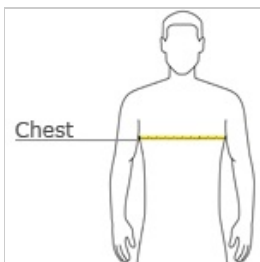

- 6-ounce, 100% US cotton)
- 50/50 cotton/poly (Dark Heather, Safety Pink, Safety Green, Safety Orange, Heathered Cardinal, Heathered Indigo, Heathered Navy, Heathered Sapphire)
- 99/1 cotton/poly (Ash)
- 90/10 cotton/poly (Sports Grey, Antique Cherry Red, Antique Irish Green, Antique Royal)
- Prepared for dying (PFD) fabric which means there are no starches, sizing or finishes on the fabric
- Non-topstitched, classic width, rib collar
- Taped neck and shoulders
- Classic fit, seamless body

### HOW TO MEASURE

#### CHEST WIDTH

Measure under the arm and around the fullest part of the chest with arms down, keeping tape horizontal.