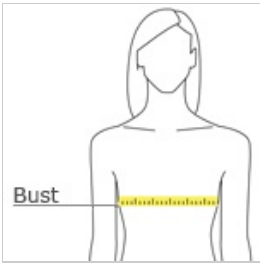

- 3.8-ounce, 100% polyester interlock with PosiCharge technology
- Removable tag for comfort and relabeling
- Set-in sleeves

Given the extreme heat required for sublimation, please consult with your decorator. It is highly recommended to sample test product by color before production.

HOW TO MEASURE

BUST

Measure under the arm and around the fullest part of the bust with arms down, keeping tape horizontal.

SIZE CHART

	XS	S	M	L	XL	XXL	3XL	4XL
Size	2	4/6	8/10	12/14	16/18	20/22	24/26	28/30
Bust	32-34	35-36	37-38	39-41	42-44	45-47	48-51	52-55